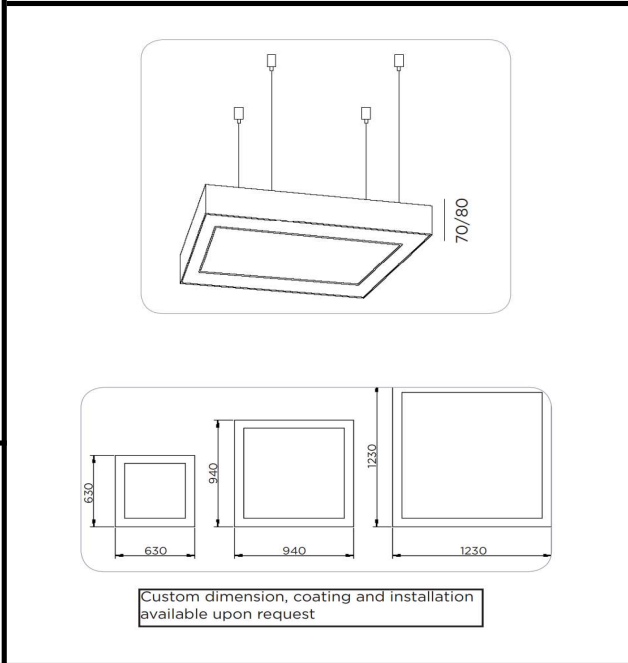

Sovitron Interior Pvt.Ltd.

Model Name	Square Ring Pendant / DLARSQUDDPD-70
Description	Architectural Light

Technical description	Image
-----------------------	-------

Dimension	L=Customised H=60/90/95mm
Frame	Aluminium
Color Tempertaure	3000K
Power	70W
Total Luminous Flux	6300 lm
Efficacy	90 lm/W
IP rating	50
Color Rendering	≥80
Mounting	Pendant
Optics	White Opal Diffuser
Dimming	NON-Dimmable
Operating Voltage	220-240 VAC
Standard Lifetime	L70 minimum at 50,000 burning hours

Dimension diagram

Remarks:-

Address: Plot #7 Saroorpur-Nangla Industrial Area,Ballabgarh-Sohna Road,Faridabad-121005
Email: info@sovitron.com